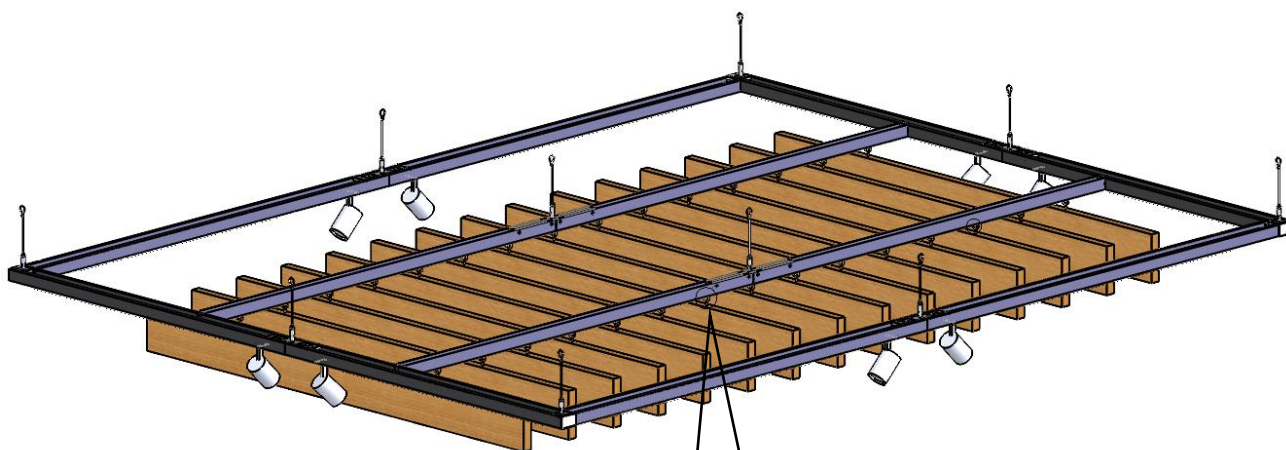

EN

ASSEMBLY INSTRUCTIONS

C-STI-10-002; C-STI-10-002-1

INSTALLATION OF THE HANGER ON THE FRAME:

Hang all hooks into the catch eyes in the frame.

EN

ASSEMBLY INSTRUCTIONS

C-STI-10-002; C-STI-10-002-1