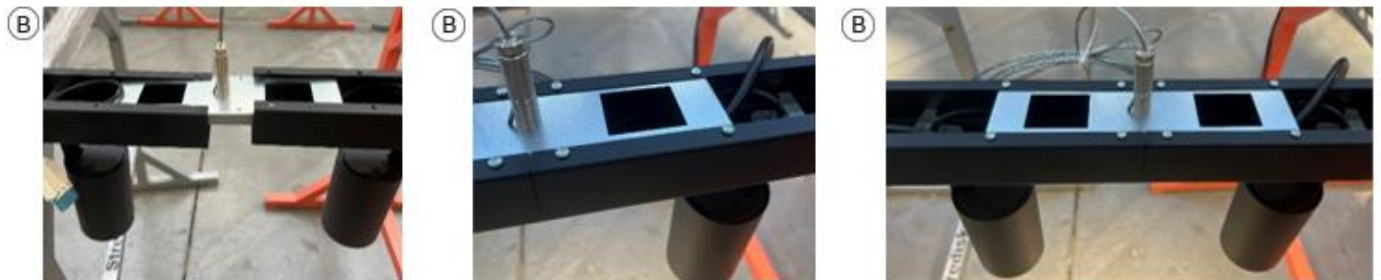

8x TORX 20

4x TORX 20

All luminaire OFF

Button 1 – Lighting CHANNEL 1 – turns ON the CENTER SPOT – turns OFF the CIRCUIT

Button 2 – Lighting CHANNEL 1+2 – turns ON ALL lights

Button 3 – Lighting CHANNEL 2 – turns ON the CIRCUIT – turns OFF the CENTER SPOT