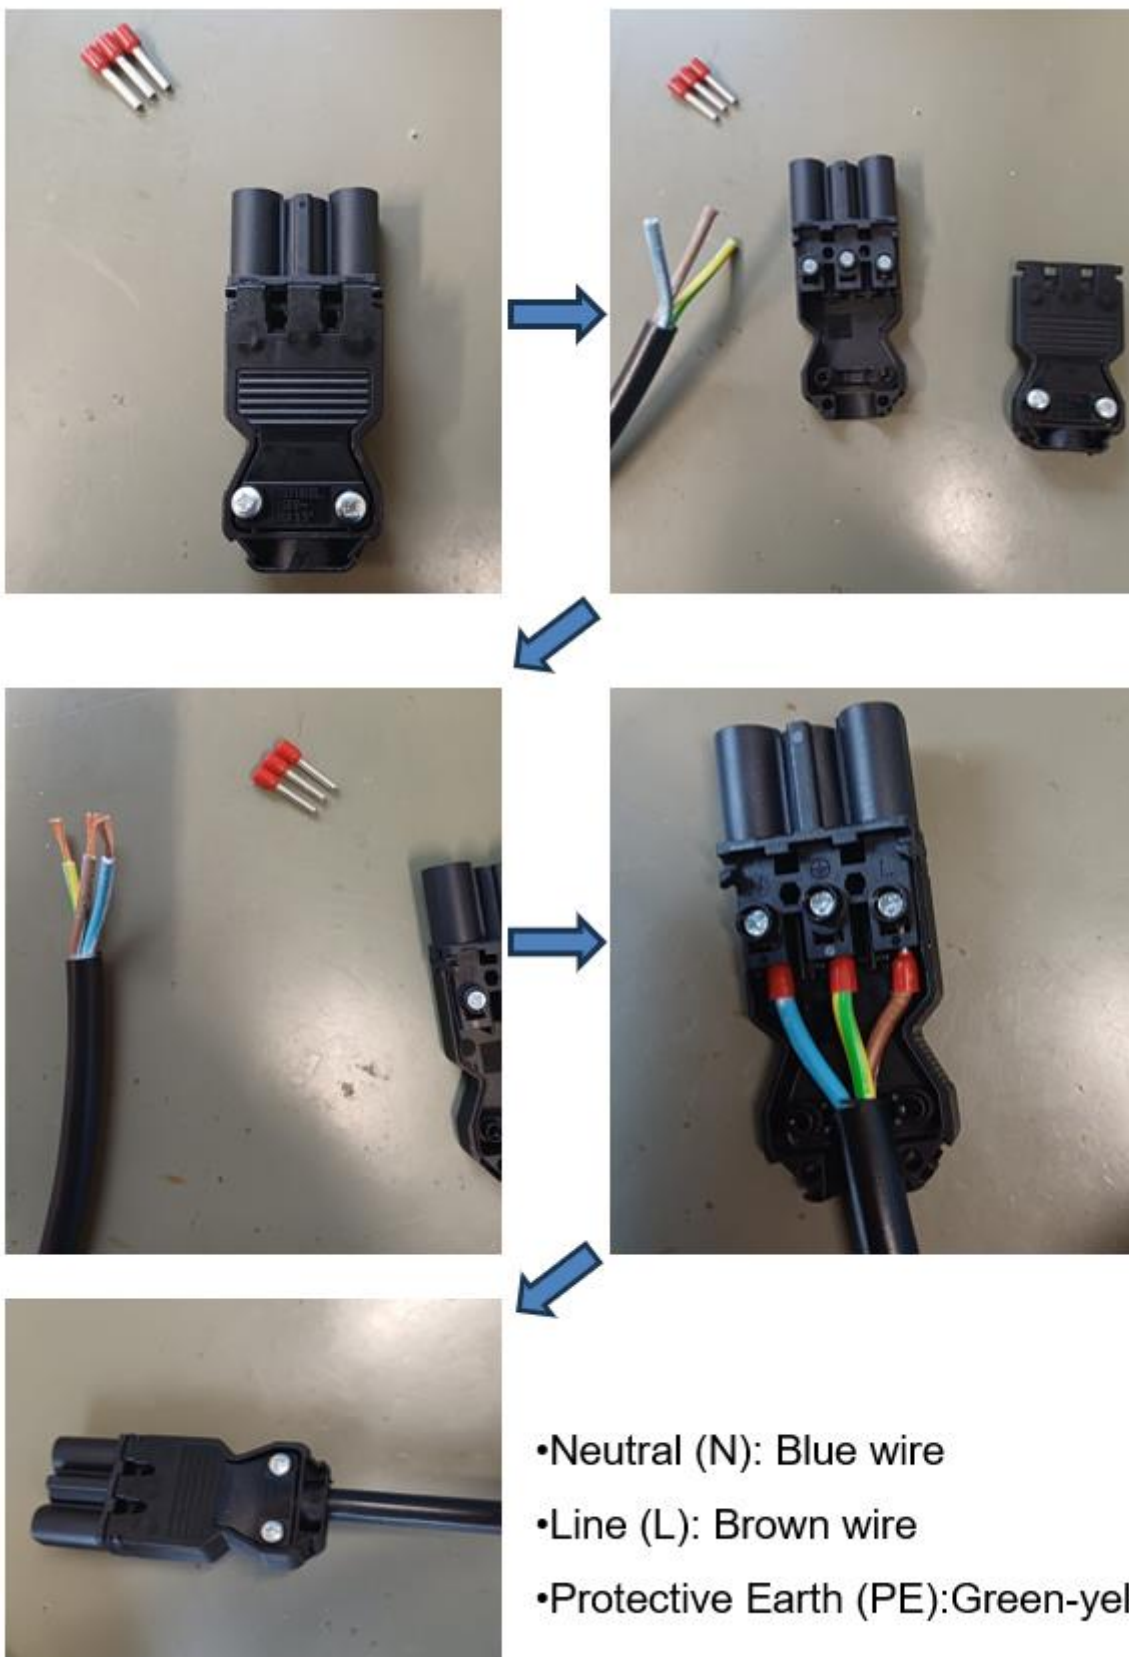

8x TORX 20

4x TORX 20

All luminaire OFF

Button 1 – Lighting CHANNEL 1 – turns ON the CENTER SPOT – turns OFF the CIRCUIT

Button 2 – Lighting CHANNEL 1+2 – turns ON ALL lights

Button 3 – Lighting CHANNEL 2 – turns ON the CIRCUIT – turns OFF the CENTER SPOT

Button 4 – Lighting CHANNEL 1+2 – turns OFF ALL lights

Buttons +/- – adjust brightness separately for individual CHANNELS (1, 2, and 1+2) (settings are saved in memory)

****Hold the button to dim smoothly.**** Short press sets brightness to minimum or maximum.

EN

ASSEMBLY INSTRUCTIONS

C-STI-10-002; C-STI-10-002-1

INSTALLATION OF THE HANGER ON THE FRAME:

Hang all hooks into the catch eyes in the frame.

EN

ASSEMBLY INSTRUCTIONS

C-STI-10-002; C-STI-10-002-1