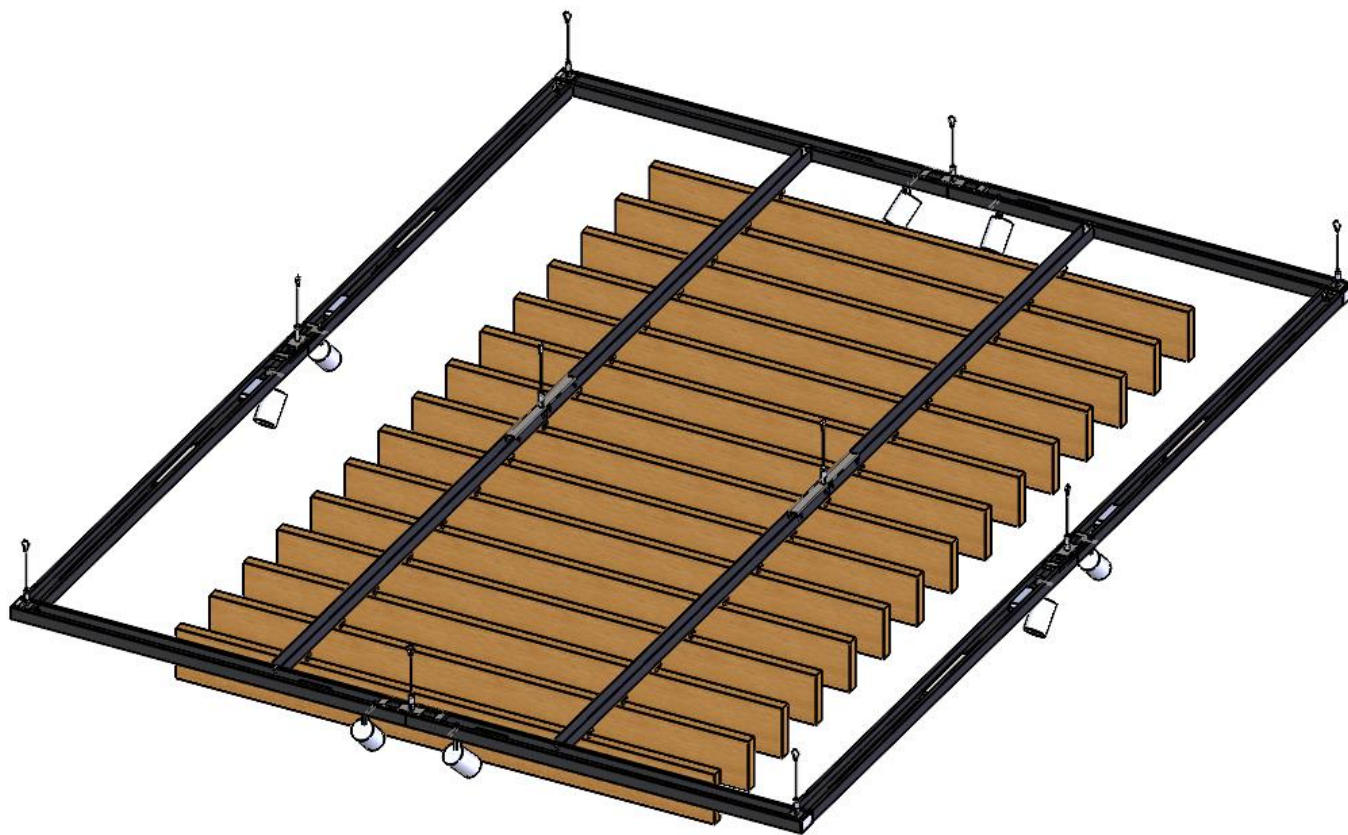

EN

ASSEMBLY INSTRUCTIONS

C-STI-10-002; C-STI-10-002-1

STIHL

2 separately packed pallets, 1 box, total weight 126 kg

FRAME ASSEMBLY :

EN

ASSEMBLY INSTRUCTIONS

C-STI-10-002; C-STI-10-002-1

Označení dílu / Part number	Náhled / Preview	Počet kusů / Quantity	Kontrola / Check
U06		4x	
-		4x	
U02		4x	
U01		4x	
-		8x	
-		10x	
-		9x	

EN

ASSEMBLY INSTRUCTIONS

C-STI-10-002; C-STI-10-002-1

8x TORX 20

4x TORX 20

All luminaire OFF

Button 1 – Lighting CHANNEL 1 – turns ON the CENTER SPOT – turns OFF the CIRCUIT

Button 2 – Lighting CHANNEL 1+2 – turns ON ALL lights

Button 3 – Lighting CHANNEL 2 – turns ON the CIRCUIT – turns OFF the CENTER SPOT