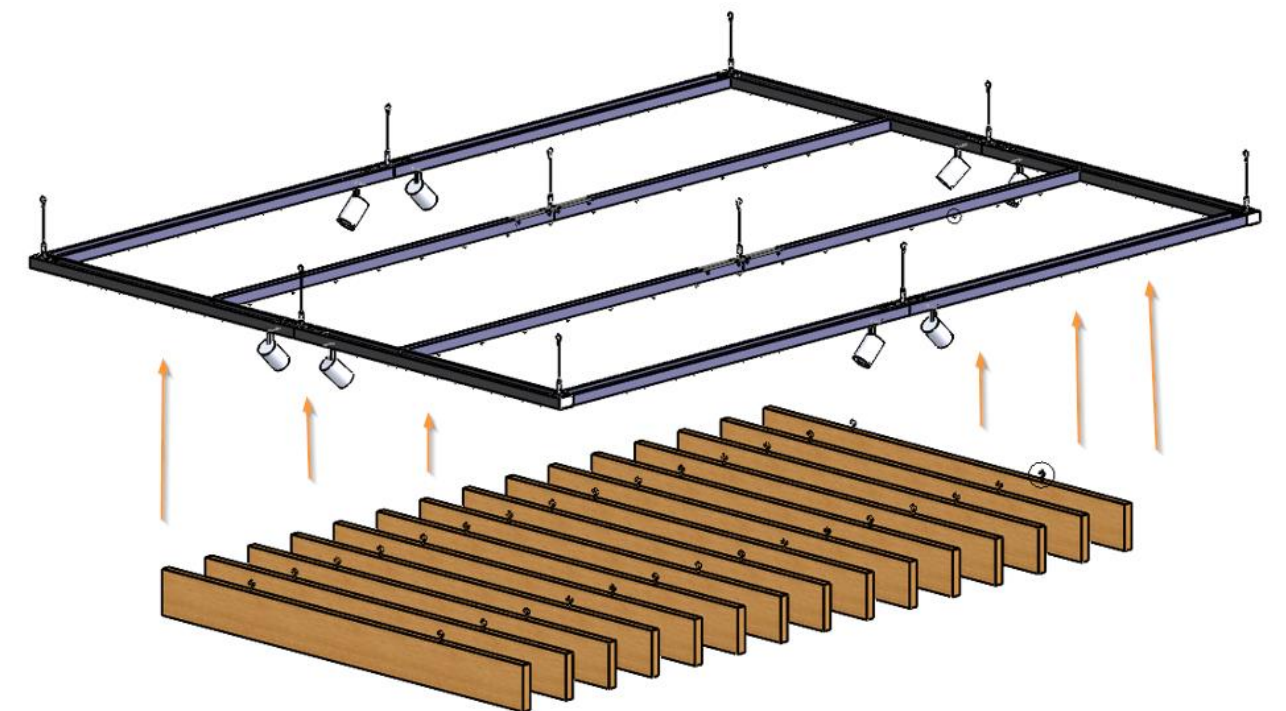

EN

ASSEMBLY INSTRUCTIONS

C-STI-10-002; C-STI-10-002-1

INSTALLATION OF THE HANGER ON THE FRAME:

Hang all hooks into the catch eyes in the frame.

EN

ASSEMBLY INSTRUCTIONS

C-STI-10-002; C-STI-10-002-1