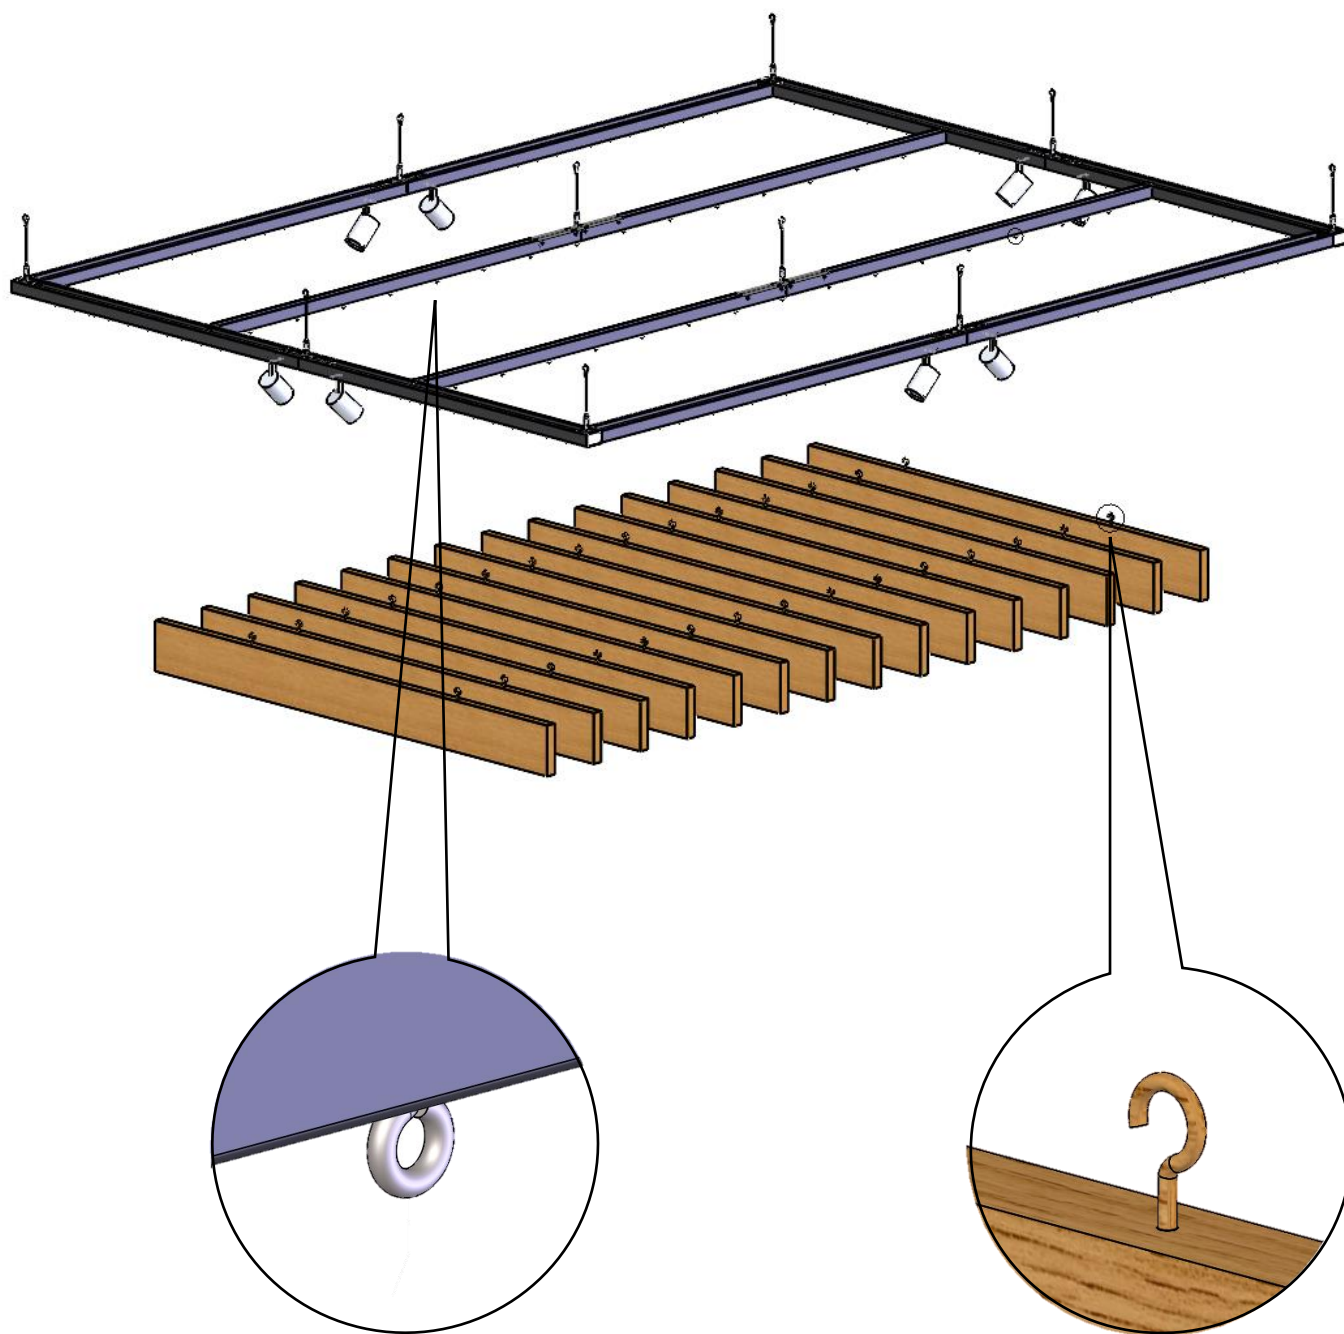

8x TORX 20

4x TORX 20

All luminaire OFF

Button 1 – Lighting CHANNEL 1 – turns ON the CENTER SPOT – turns OFF the CIRCUIT

Button 2 – Lighting CHANNEL 1+2 – turns ON ALL lights

Button 3 – Lighting CHANNEL 2 – turns ON the CIRCUIT – turns OFF the CENTER SPOT

Button 4 – Lighting CHANNEL 1+2 – turns OFF ALL lights

Buttons +/- – adjust brightness separately for individual CHANNELS (1, 2, and 1+2) (settings are saved in memory)

****Hold the button to dim smoothly.**** Short press sets brightness to minimum or maximum.

EN

ASSEMBLY INSTRUCTIONS

C-STI-10-002; C-STI-10-002-1

INSTALLATION OF THE HANGER ON THE FRAME:

Hang all hooks into the catch eyes in the frame.

EN

ASSEMBLY INSTRUCTIONS

C-STI-10-002; C-STI-10-002-1