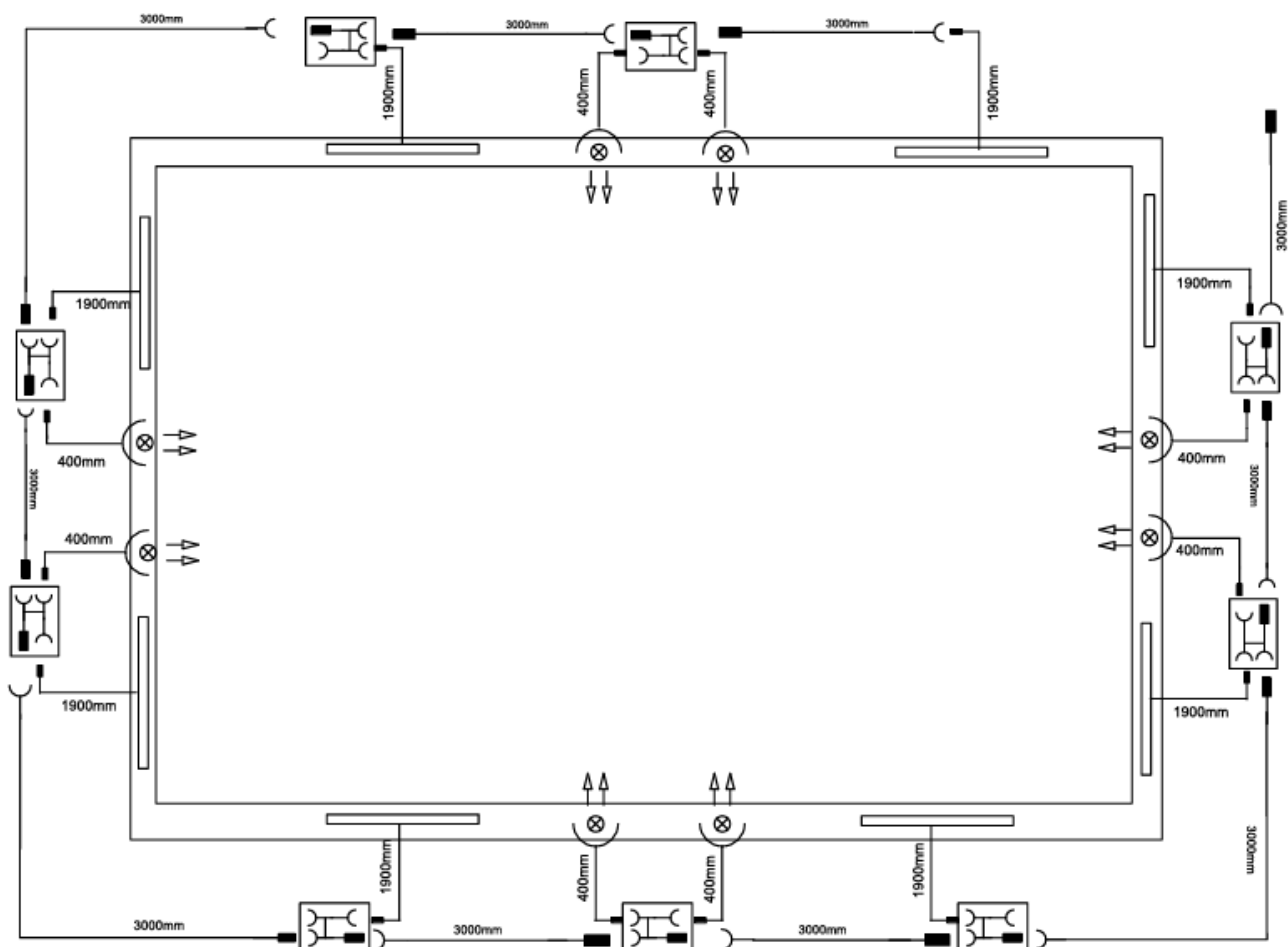

8x TORX 20

4x TORX 20

All luminaire OFF

Button 1 – Lighting CHANNEL 1 – turns ON the CENTER SPOT – turns OFF the CIRCUIT

Button 2 – Lighting CHANNEL 1+2 – turns ON ALL lights

Button 3 – Lighting CHANNEL 2 – turns ON the CIRCUIT – turns OFF the CENTER SPOT

Button 4 – Lighting CHANNEL 1+2 – turns OFF ALL lights

Buttons +/- – adjust brightness separately for individual CHANNELS (1, 2, and 1+2) (settings are saved in memory)

****Hold the button to dim smoothly.**** Short press sets brightness to minimum or maximum.