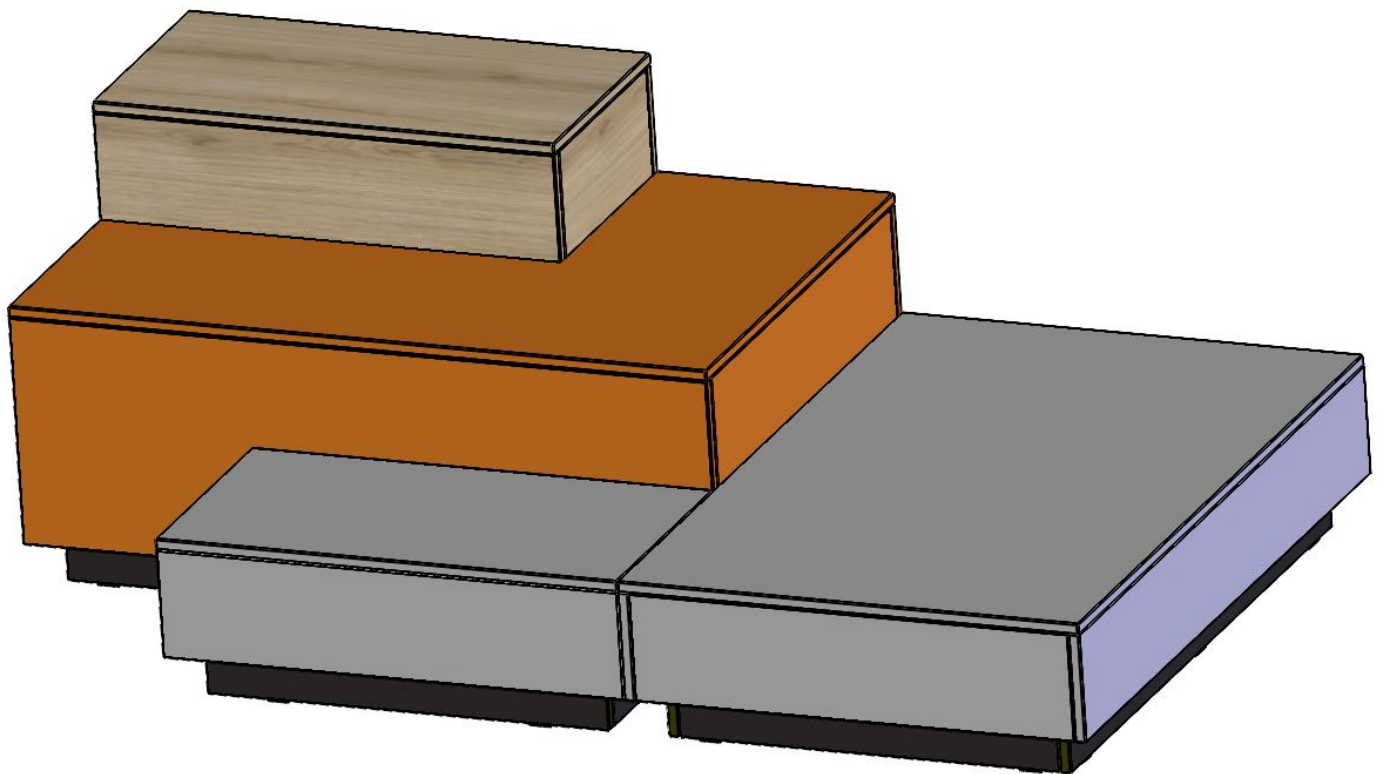

ASSEMBLY INSTRUCTIONS

[0463-595-7050](tel:0463-595-7050); [0463-595-7051](tel:0463-595-7051); [0463-595-7052](tel:0463-595-7052); [0463-595-7060](tel:0463-595-7060)

STIHL

4 separately packed boxes, total weight 120 kg

ASSEMBLY INSTRUCTIONS

[0463-595-7050](#); [0463-595-7051](#); [0463-595-7052](#); [0463-595-7060](#)

STIHL

All boxes that contain a plinth have it secured with screws, which allow for quick assembly and disassembly.